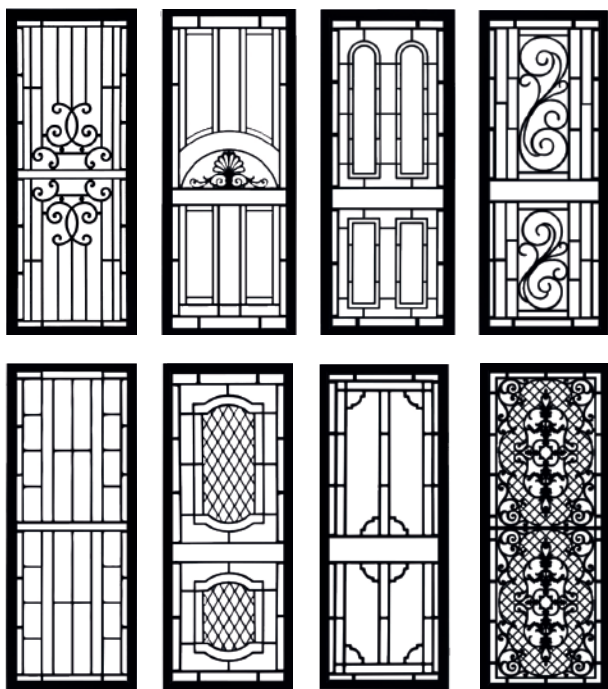

NEPEAN

BLINDS & DOORS

PRODUCT FACTSHEET

SAFETY DOORS

HOME SAFETY SOLUTIONS

Improve the security of your home with the peace of mind that Safety Doors bring.

Having the added benefit of keeping those pesky insects outside where they belong. Safety Doors are available in hinged or sliding options making them suitable for almost any doorway. Don't ever worry when away from home as Safety Doors can be fitted with a triple lock system.

Mesh

Choose from a range of different meshes:

- Fibreglass: standard mesh
- Stainless steel: greater level of fire resistance
- One Way Vision Mesh (DVA): available in a wide range of powder coated colours. Creating a sense of privacy when it's lighter outside than it is inside.
- Paw proof mesh: a heavy duty fibreglass mesh capable of withstanding abrasions from most pets.