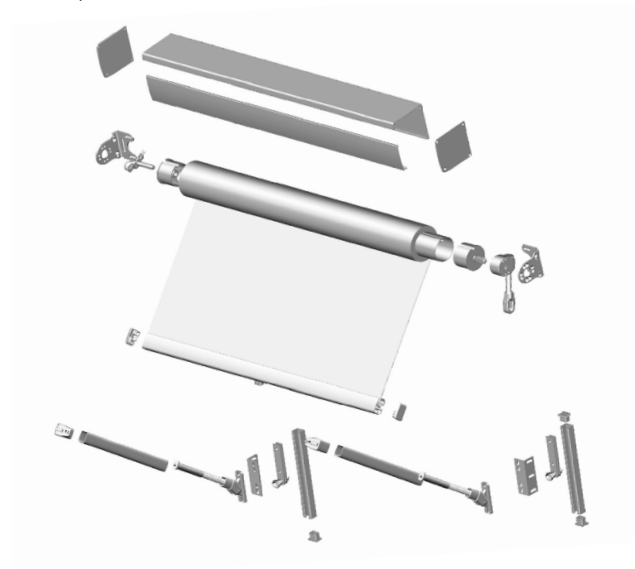

Pivot Arm Awnings fabrics include canvas, acrylic or sunscreen fabric.

Installation

Pivot Arm Awnings are suitable for the exterior of both windows and doors. They have spring-loaded arms to hold the fabric taut – fantastic for moderately windy locations.

Operating Options

Pivot Arm Awnings can be operated by:

1. Manual Crank
2. Motorisation

Head Box

The Pivot Arm Awning comes with an open head box.

Air Circulation

When compared with other awnings, the Pivot Arm Awning allows superior air circulation into your home whilst keeping the hot Australian sun at bay.

Design

The Pivot Arm Awning offers a variety of choices in regard to colour and design for both the awning itself and fabric choices. Fabric trim can be attached to the bottom rail too.

Child-Safe

The lack of cords or cables adds an extra level of child-safety.

Satisfaction Guaranteed

Quality installation is assured with our specialist team, and peace of mind with a 3 year warranty.

Hardware Colours

With 7 standard colours inspired by popular COLORBOND® and Dulux® colours, so your awning can complement most exteriors styles. Custom colours available.