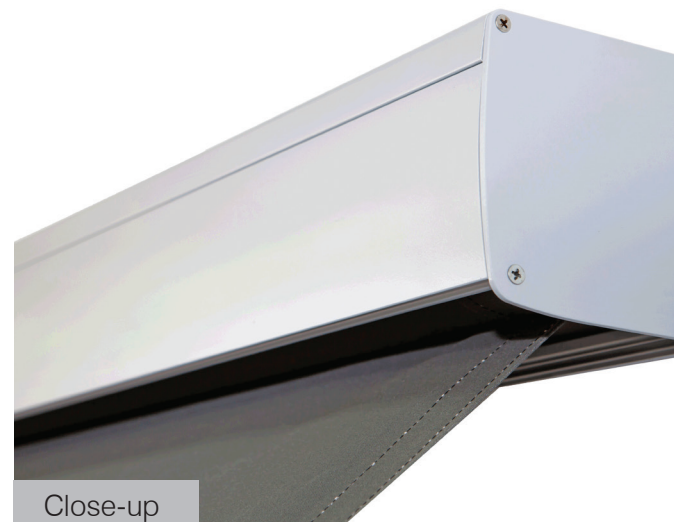

Benefits

Close-up