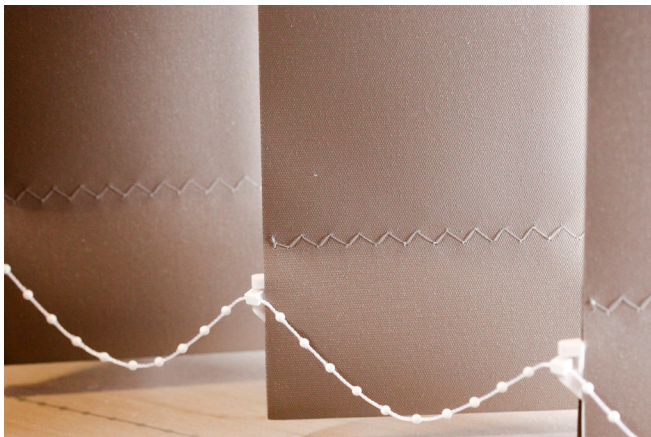

Slat Sizes

Vertical Drapes are available with three slat sizes: 127mm, 100mm or 89mm.

Weights

There are three different types of weights: weights and chains, special weights, or sewn-in weights (see below).

Control Options

Vertical Drapes can be controlled via cord and chain or a wand.

Stack Options

Vertical Drapes are stacked depending on where the window opening is. This is shown below:

LEFT

RIGHT

SPLIT

CENTER

Weights and Chain

Sew in Weights

Special Weights

Benefits

Easily Replaced

Vertical Drapes are perfect for rental properties and families with pets, as single slats are easily replaced if damage occurs.

Colour Coordination

Tracks are colour-coordinated to match your chosen fabric. Vertical Drapes can be further customised with an insert fabric for the holding strip, or a fashionable pelmet.

Satisfaction Guaranteed

Quality installation is assured with our specialist team, and peace of mind with a 3 year warranty.