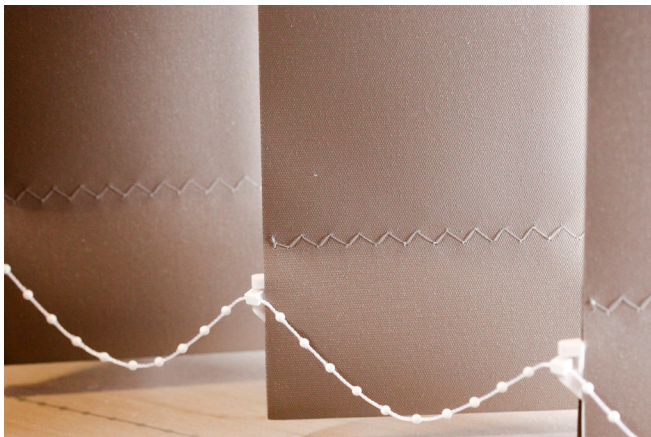

## Control Options

Vertical Drapes can be controlled via cord and chain or a wand.

## Stack Options

Vertical Drapes are stacked depending on where the window opening is. This is shown below:

LEFT

RIGHT

SPLIT

CENTER

Weights and Chain

Sew in Weights